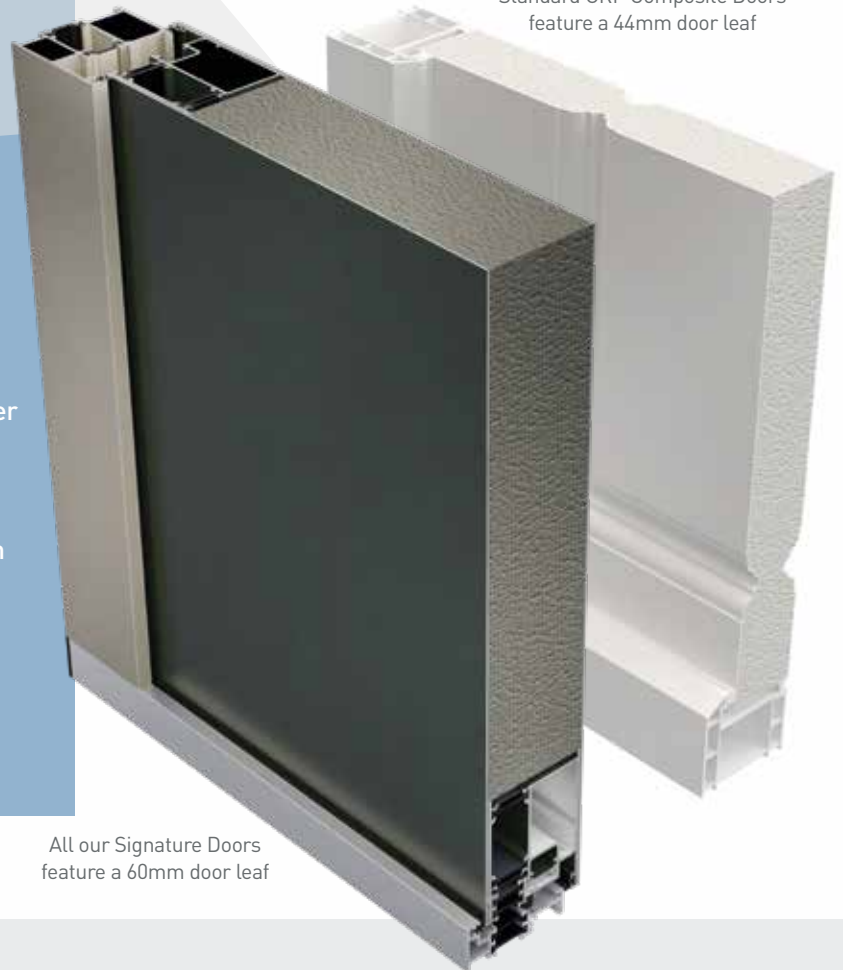

Standard GRP Composite Doors feature a 44mm door leaf

All our Signature Doors feature a 60mm door leaf

CLASS LEADING WEATHER SEALS

All our doors are finished with two separate weather seals – one inside and one outside – providing superior weather protection as standard.