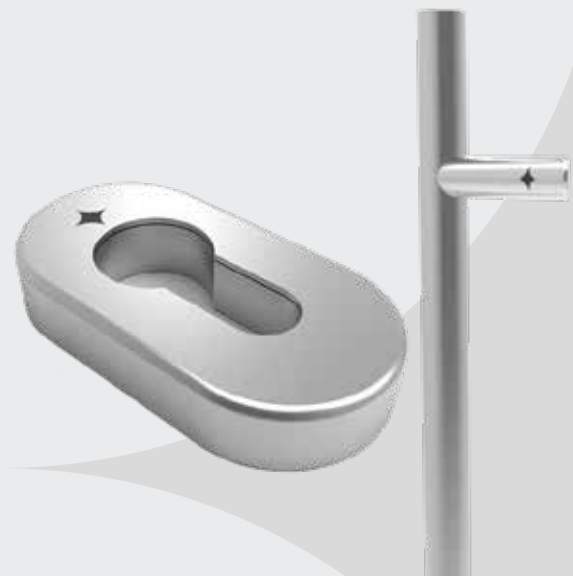

Ergonomic Lever Handle

SLAM LOCK ACCESSORIES

We have assembled a range of high-quality stainless steel accessories specifically to accompany doors fitted with the slam lock option.

ESCUTCHEON
External & Internal (Graphite)

LONG BAR HANDLES
(Stainless Steel)

Mitre Lever on Oval Rose
(Stainless Steel)

T-Bar Lever on Oval Rose
(Stainless Steel)

Ergonomic Lever on Oval Rose
(Stainless Steel)

INTERIOR HANDLES
(Stainless Steel)

THE SMART SPARK *A mark of quality*

You will see our 'Smart Spark' quality mark stamped on many of our stainless steel accessories.

Whenever you see the Spark, you can be sure the hardware has been designed and thoroughly tested for use with our systems – and that the whole door, including glazing and accessories, has been tested to all the relevant industry standards.