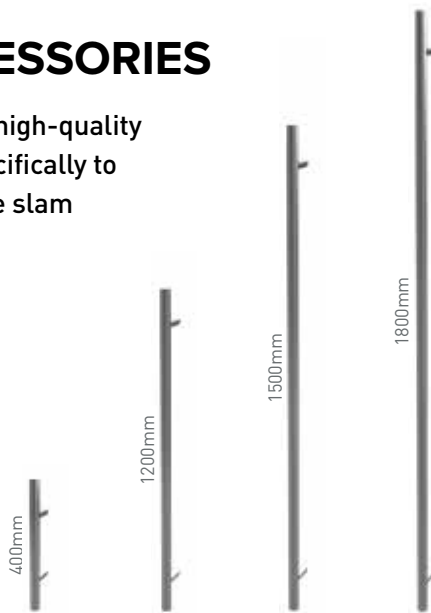

LONG BAR HANDLES
(Stainless Steel)

Mitre Lever on Oval Rose
(Stainless Steel)

INTERIOR HANDLES
(Stainless Steel)

THE SMART SPARK *A mark of quality*

You will see our 'Smart Spark' quality mark stamped on many of our stainless steel accessories.

Whenever you see the Spark, you can be sure the hardware has been designed and thoroughly tested for use with our systems – and that the whole door, including glazing and accessories, has been tested to all the relevant industry standards.