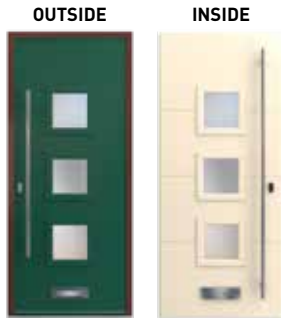

COLOUR YOUR DOOR

What are my options?

Choose Your Door Colour

Choose the perfect colour combinations for your door and frame to suit your home's colour schemes. Complement or contrast with your existing colour palette.

You can choose your perfect door colour (or colours), with the same on the inside and outside of your door, or two different colours – the choice is entirely yours.

Choose Your Frame Colour

Again you can choose to have the same colour on both sides of the frame, or different ones. And you can choose to match the colour (or colours) of your door; if you do, it will be a perfect match.

Inset Image: **Frame:** White KL010
Sash: Steel Blue