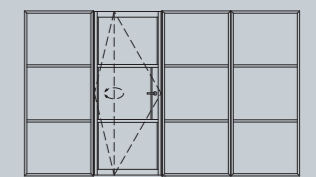

FIXED SCREEN

SINGLE DOOR

DOUBLE DOOR

PIVOT DOOR

SLIDING DOOR

SLIDING DOUBLE DOOR

OFFSET SINGLE SLIDING DOOR

OFFSET DOUBLE SLIDING DOOR

Pivot Screen

Our pivot screen options provides the flexibility to instantly change the way the internal space is configured. Available up to 2 metres wide and with standard or soft close options.

DOOR SASH SPECIFICATIONS