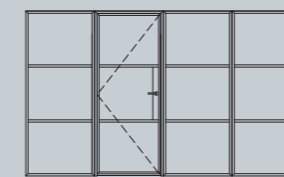

FIXED SCREEN

SINGLE DOOR

DOUBLE DOOR

PIVOT DOOR

SLIDING DOOR

SLIDING DOUBLE DOOR

OFFSET SINGLE SLIDING DOOR

OFFSET DOUBLE SLIDING DOOR

Pivot Screen

Our pivot screen options provides the flexibility to instantly change the way the internal space is configured. Available up to 2 metres wide and with standard or soft close options.

DOOR SASH SPECIFICATIONS