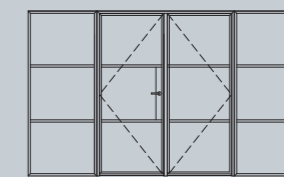

FIXED SCREEN

SINGLE DOOR

DOUBLE DOOR

PIVOT DOOR

SLIDING DOOR

SLIDING DOUBLE DOOR

OFFSET SINGLE SLIDING DOOR

OFFSET DOUBLE SLIDING DOOR

Pivot Screen

Our pivot screen options provides the flexibility to instantly change the way the internal space is configured. Available up to 2 metres wide and with standard or soft close options.

DOOR SASH SPECIFICATIONS