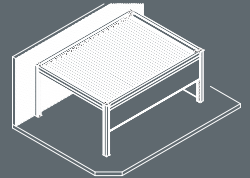

Pergolas can be free standing, or attached to a façade, so are perfect for use in the garden, over a swimming pool or on a patio or deck. Uniquely, several different SOL*Umbra modules can be linked together, either lengthways or widthways, to create the perfect size and shape for your pergola for any location. So for example, a pergola with slats could be joined to one with a fixed glass roof to create a versatile outdoor space.

The SOL*Umbra roof is fully customisable, with maximum dimensions of 6m x 4.5m x 3m (L x W x H) – and so for each module.

✦ *Add definition and transform your outdoor space by creating a dining area or an entertainment lounge you can enjoy throughout the year.*

EXPAND YOUR LIVING SPACE AND ENJOY HOME COMFORTS OUTDOORS

FREE STANDING
WITH ADJUSTABLE SLATS

FREE STANDING
WITH GLASS ROOF & SCREENS

INTEGRATED
BETWEEN FACADES

FACADE CONNECTED
WITH GLASS ROOF & SCREENS

FACADE CONNECTED
WITH ADJUSTABLE SLATS

✦ *Whether it's to provide much needed shade in the summer or to enjoy a starry night. Our roofing options & screen solutions have you covered.*

Blur the BOUNDARIES

The slats of the SOL*Umbra pergola can be rotated up to 120 degrees, providing optimal comfort by allowing you to fully enjoy the sun, or to create some or total shade. With a motorised system, all of the pergola's aluminium slats open and close simultaneously.